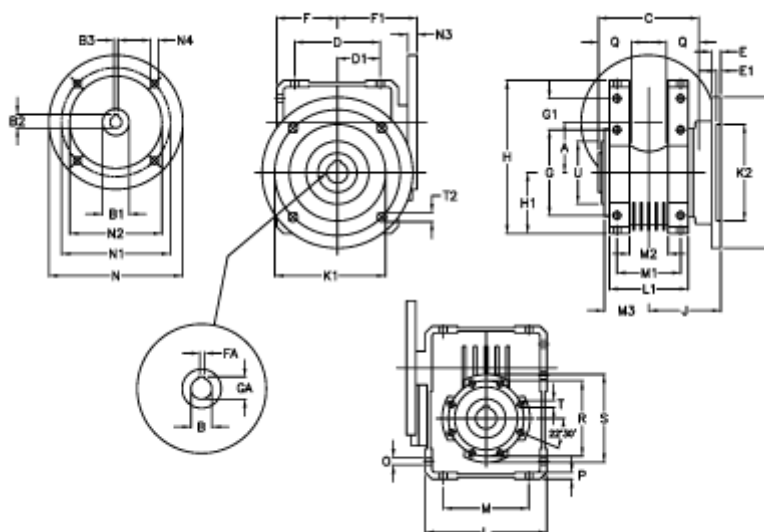

Article number: 392208604053536

Description: Worm Gear with Torque Limiter  
W86 L2-UFC-40-P90 B5

## Measures

A = 86.90	E = 15	H = 245.5	M = 144	N4 = 11,5	U = 110
B = 35	E1 = 6	H1 = 100.0	M1 = 101	O = 11.5	
B1 E7 = 24	F = 100	J = 110.5	M2 = 57	P = 11	
B2 = 27.3	F1 = 128	K = 210	M3 = 64.5	Q = 45	
B3 H9 = 8	FA = 10	K1 = 176	N = 200	R = 130	
C = 140	G = 144	K2 = 152	N1 = 165	S = 150	
D = 144.0	G1 = 45.5	L = 200	N2 = 130	T = M10x18	
D1 = 72.0	GA = 38.3	L1 = 125	N3 = 12.0	T2 = 12.5	